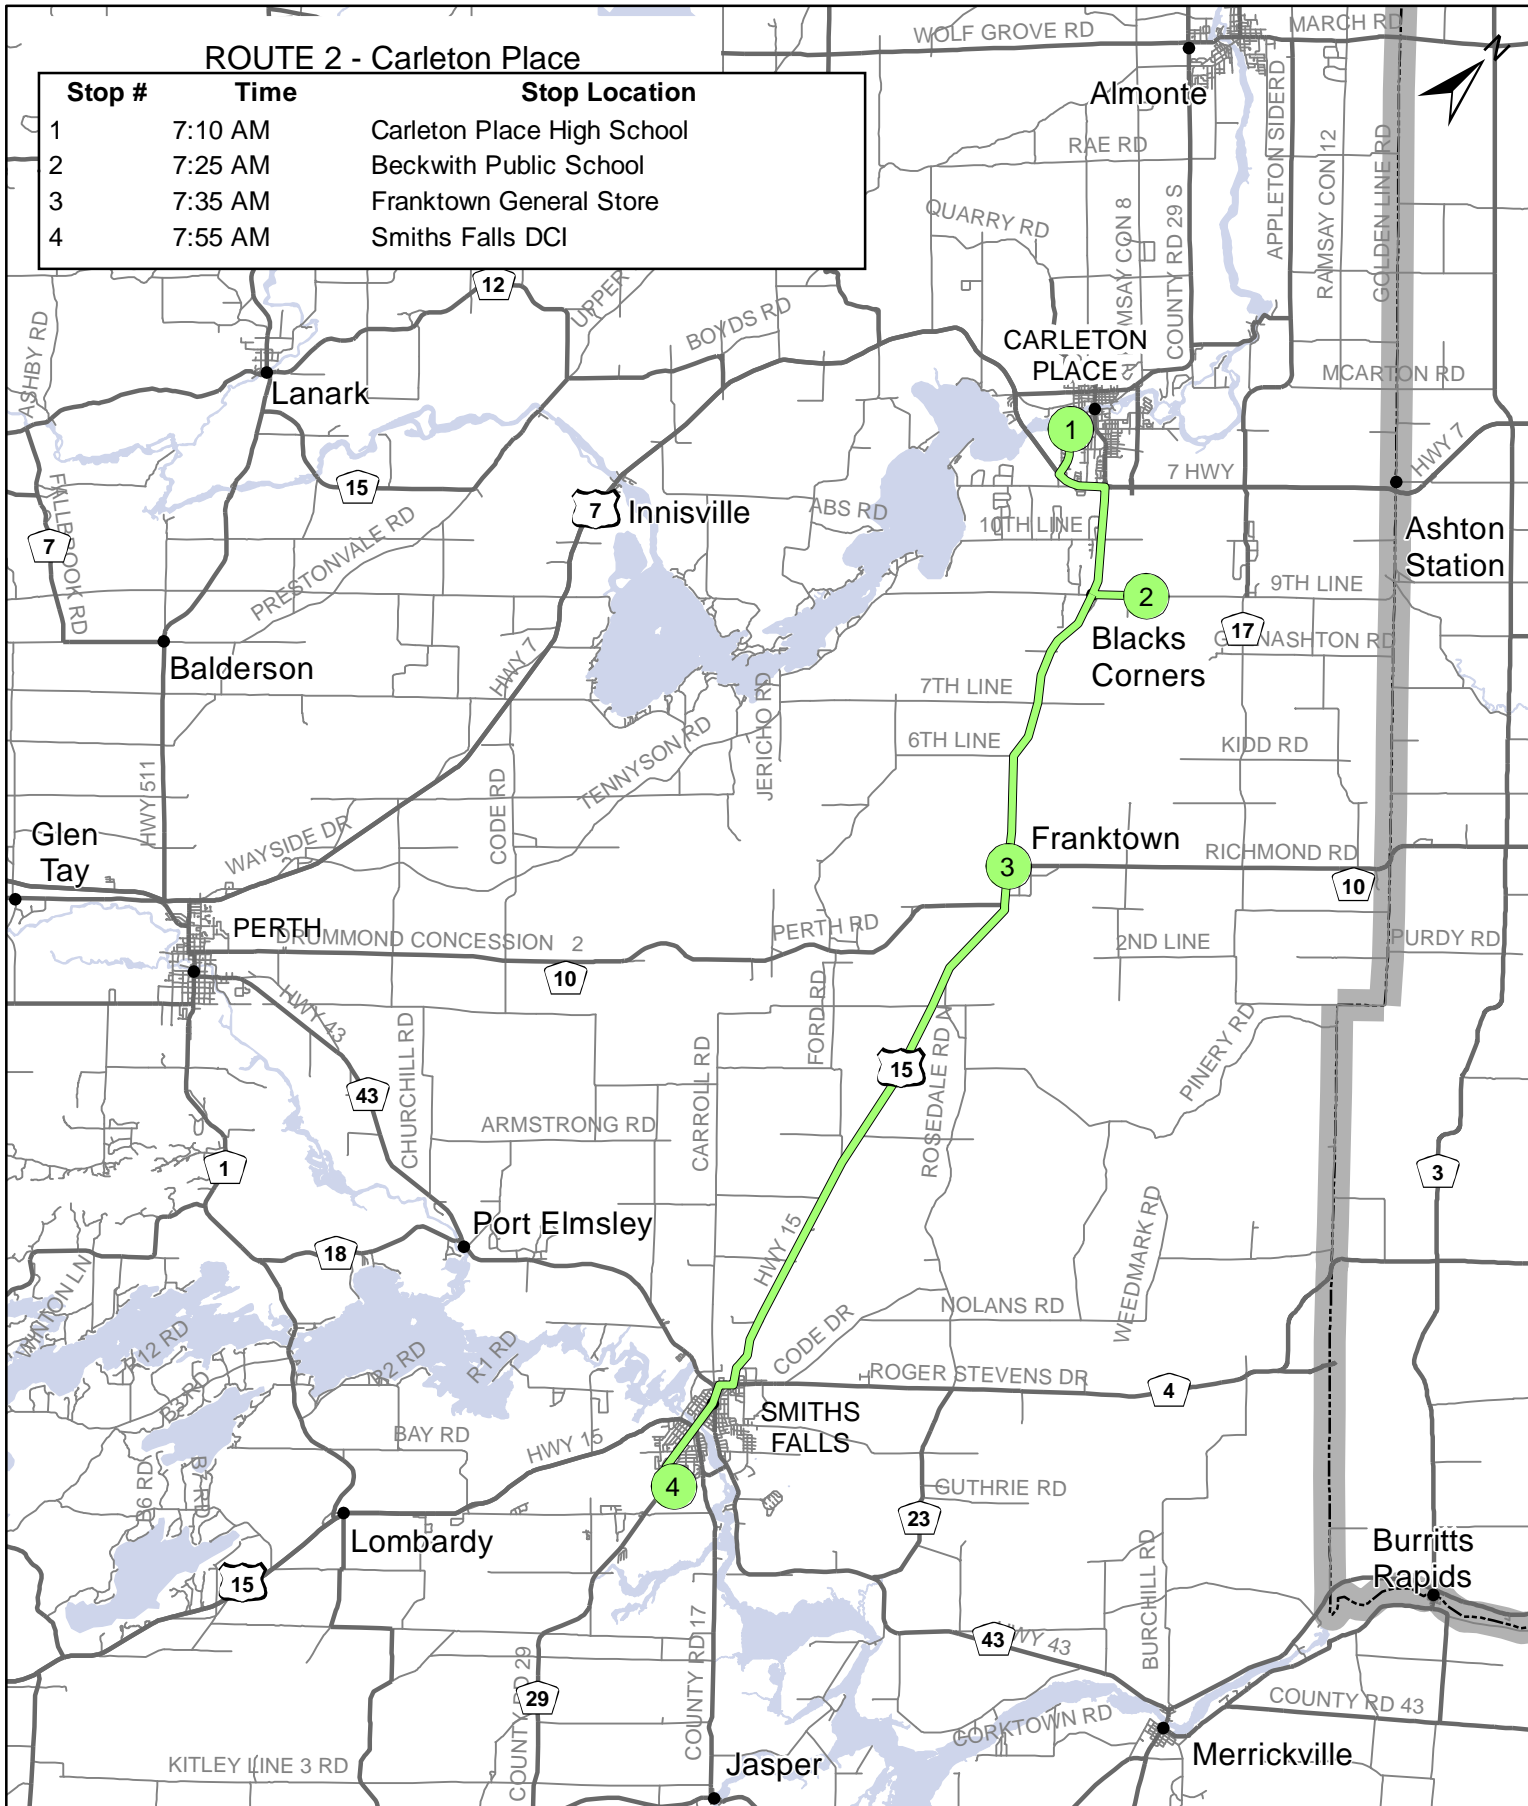

SUMMER SEMESTER - ROUTE 2 SMITHS FALLS DISTRICT COLLEGIATE INSTITUTE

Stop #	Time	Stop Location
1	7:10 AM	Carleton Place High School
2	7:25 AM	Beckwith Public School
3	7:35 AM	Franktown General Store
4	7:55 AM	Smiths Falls DCI